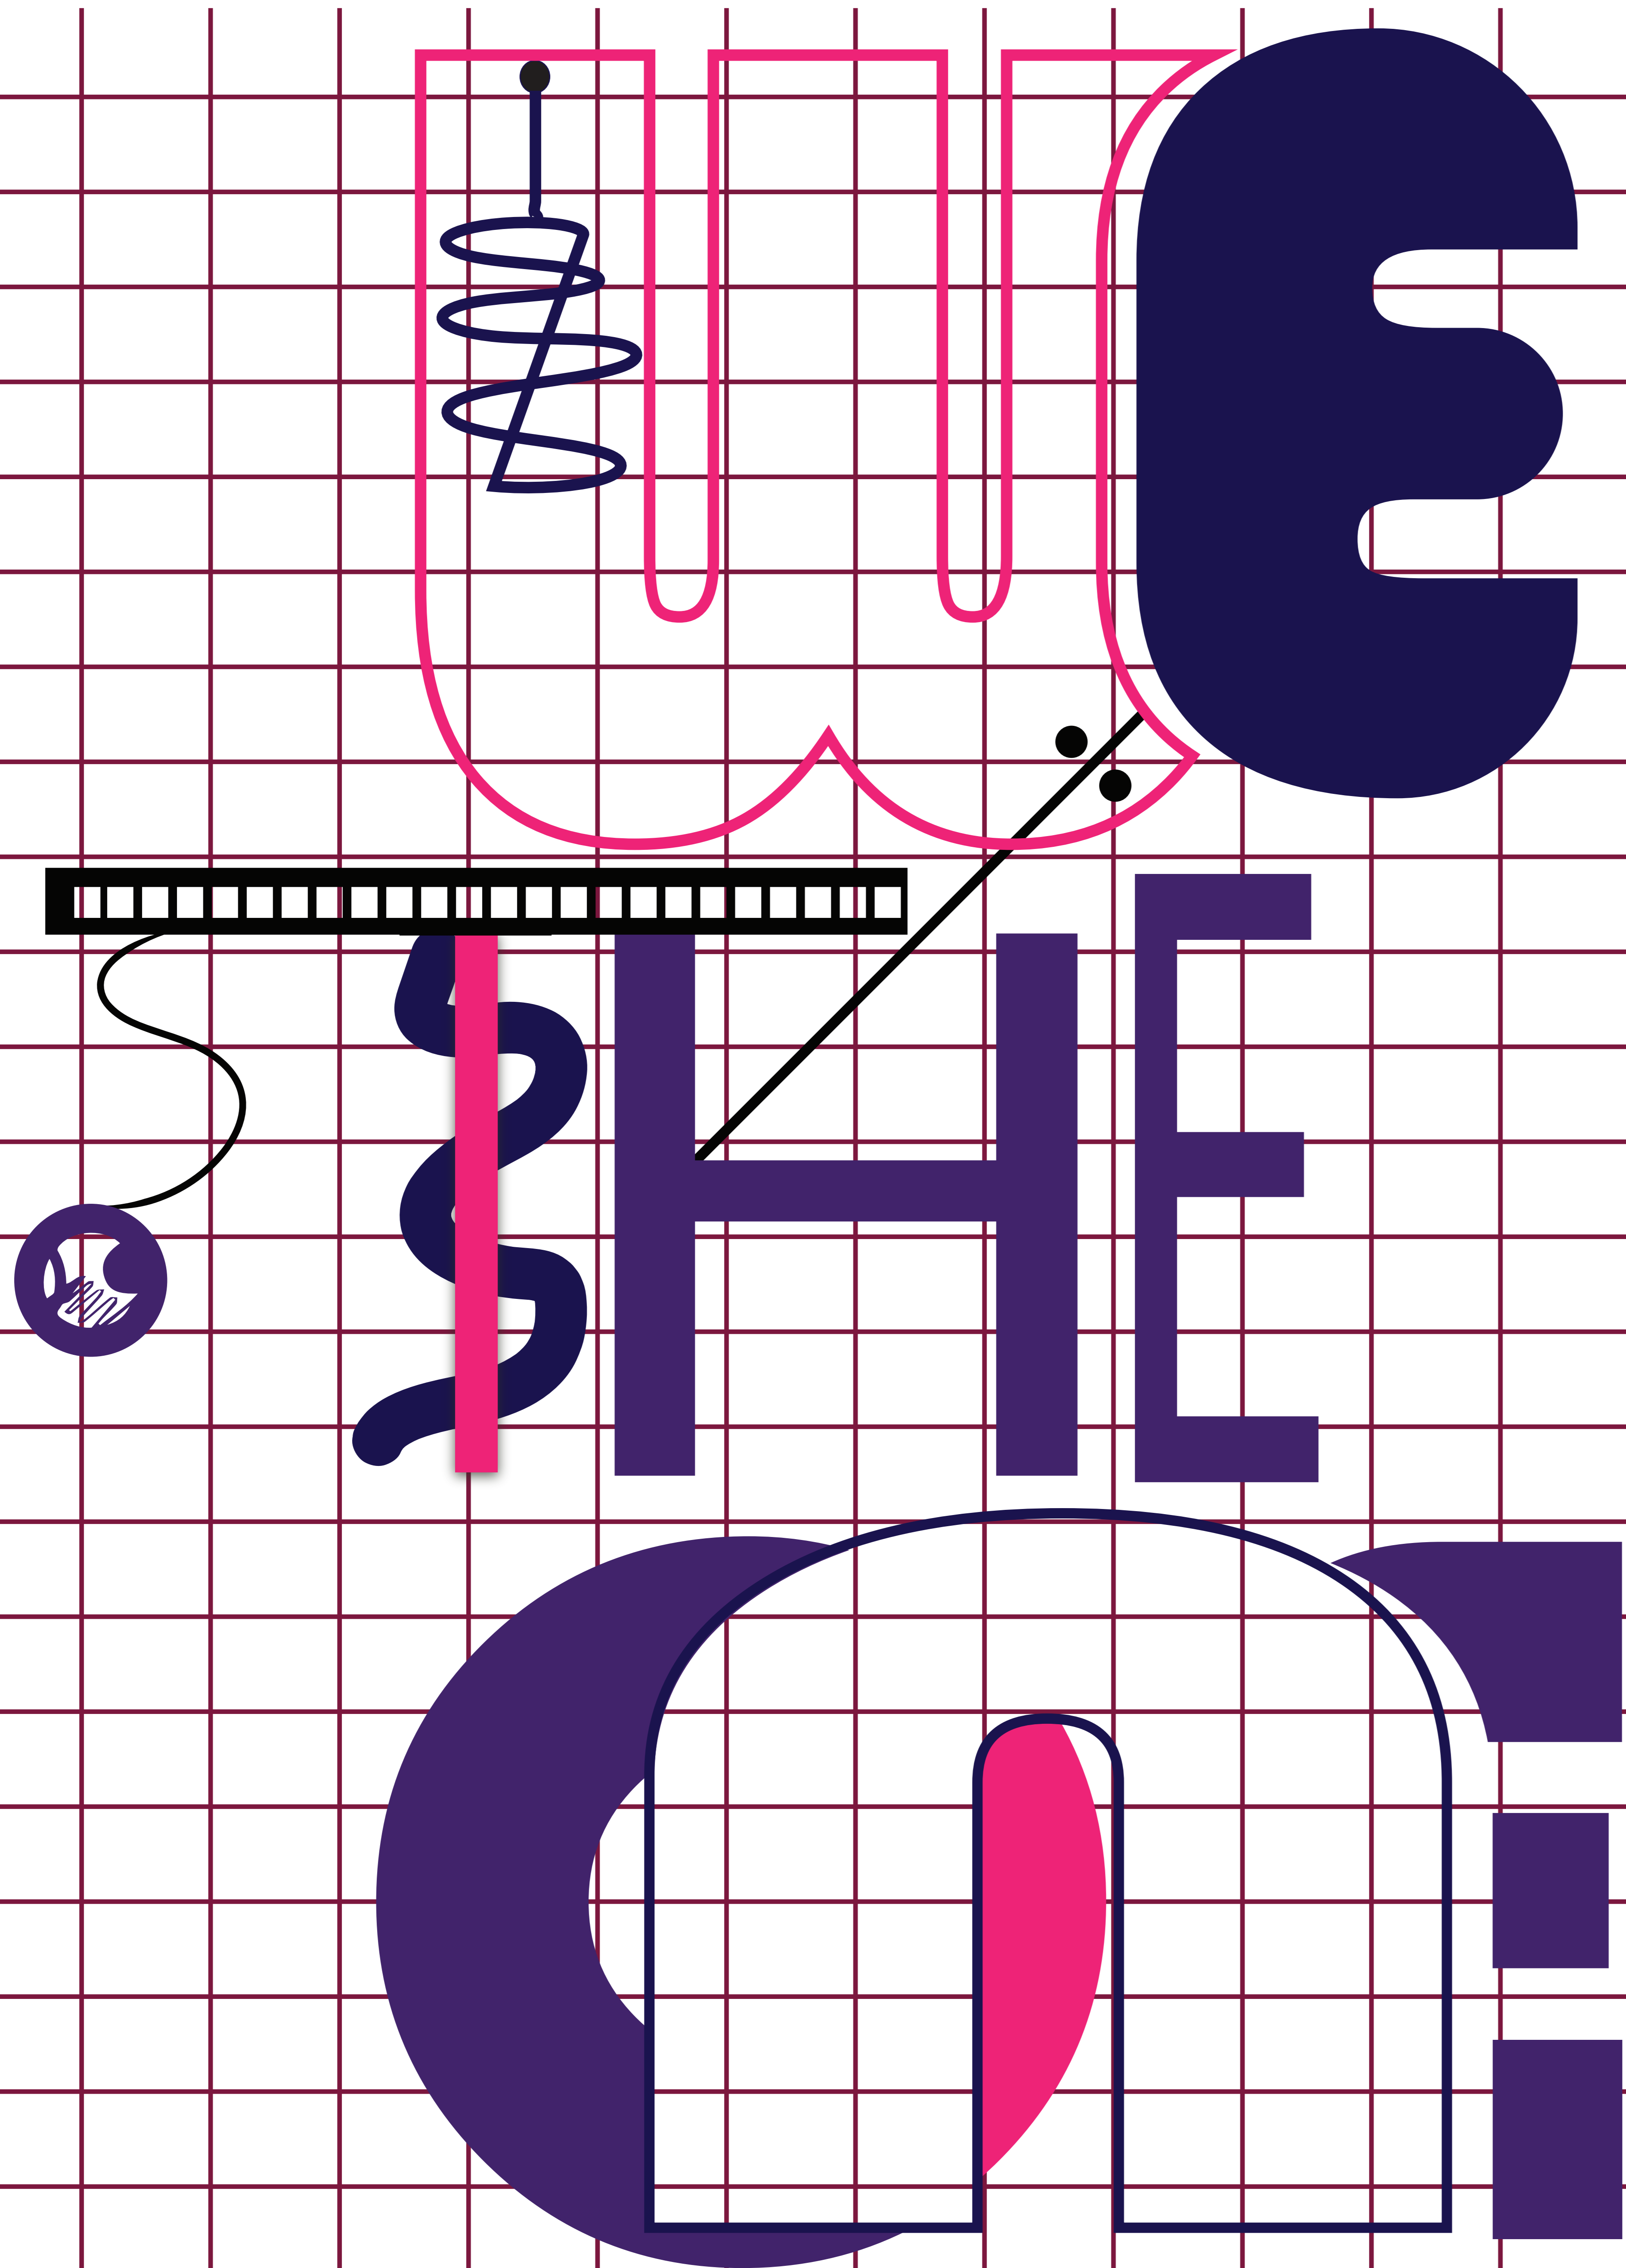

WE THE ONE

WE
THE
ONE

A graphic design on a black background featuring the text 'WE THE ONE' in large, white, stylized letters. The 'W' and 'E' in 'WE' are connected. The 'O' in 'ONE' is a large, rounded shape. To the left of the text are several graphic elements: a horizontal film strip, a globe on a thin stand, and a circular logo containing a stylized figure.

WE
THE
ONE

The graphic design features three rows of stylized text. The top row is the word 'WE' in a large, bold, black font with a white outline. The middle row is the word 'THE' in a similar bold, black font with a white outline. The bottom row is the word 'ONE' in a large, bold, black font with a white outline. To the left of the text are several graphic elements: a horizontal film strip with a black border and white sprocket holes; a black caduceus symbol (a staff with two snakes) positioned behind the 'H' in 'THE'; and a circular logo with a white background and a black border, containing a stylized black figure.